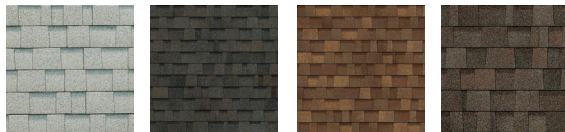

632920

Roof Flashing

L Metal Style G Galvanized Painted

10 Ft. Long

4 Colors

Brown 436032
White 436034
Gray 436036
Black 436038

\$7⁹⁵ EA.

CLOSE-OUT COMPOSITION ROOFING

Discontinued Colors on Sale NOW!

OAKRIDGE DIMENSIONAL SHINGLES

LIMITED LIFETIME WARRANTY
3 BUNDLES PER APPROX. 100 SQ. FT.
• Algae Resistant • 110 MPH Wind Rating

Shasta White 431442B
Peppermill Gray 431453B
Aged Cedar 431454B
Flagstone 431455B