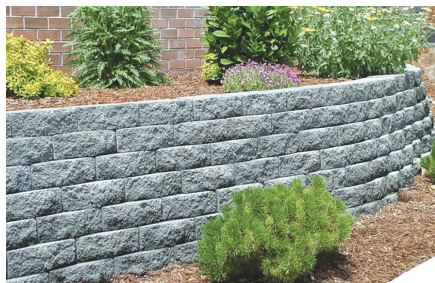

• 12" WIDE • 4" TALL
3 Blocks Per Sq. Ft. of Wall

NURSERY STONE

Great for:
Landscape walls
• Tree wells
• Flower bed borders
Gray 453770

$249
EA.