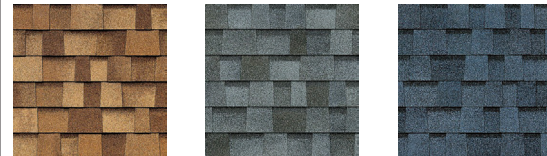

Desert Tan 431461B
Quarry Gray 431477B
Harbor Blue 431478B

$29⁶⁵
BUNDLE