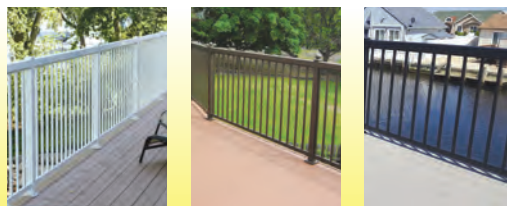

REGAL ALUMINUM RAILING

WHITE,
BRONZE
or BLACK
COLOR

15% OFF

CAMO® EDGE CLIP DECK FASTENERS

90 CLIPS PER BOX
50 SQ. FT. OF COVERAGE
323190 **$48⁹⁵** EA.

450 CLIPS PER BOX
250 SQ. FT. OF COVERAGE
323191 **$205⁹⁵** EA.

900 CLIPS PER BOX
500 SQ. FT. OF COVERAGE
323192 **$369⁹⁵** EA.

CONCRETE DECK BLOCKS

POST BLOCK **$6²⁵** EA.
8"x12"x12"
453005

PIER BLOCK **$7⁹⁹** EA.
8"x12"x12" w/PIN
453010

PIER BLOCK **$16⁹⁹** EA.
8"x12"x12"
w/BRACKET
453012