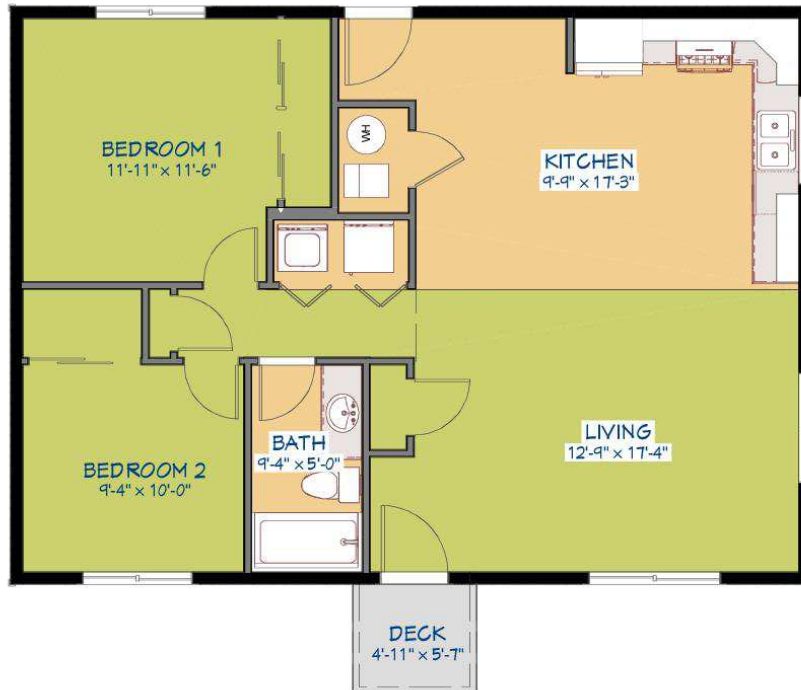

"SPRUCE"

936 SQFT

26FT x 36FT

www.ziggys.com

Spokane Northpointe (509)467-4958 — Spokane Valley (509)922-1800 — Moses Lake (509)765-7300

Post Falls (208)777-1955 — Hayden Lake (208)772-9511 — Lewiston (208)743-6900